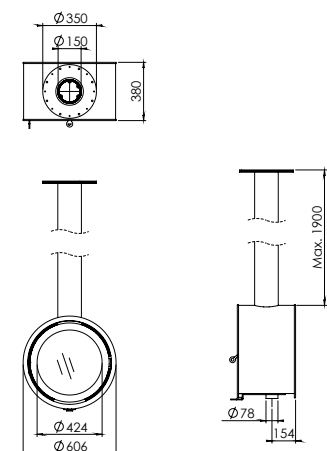

Odin Wall^{EA}

- Wall mounted
- Includes mounting kit
- Accessory: elbow cover for external air connection

Odin Wall^{EA}

- Wall mounted
- Includes mounting kit
- Accessory: telescopic cover pipe for external air connection (30-55 cm)

Odin Fixed^{EA}

- Suspended from the ceiling (made of non-combustible material)
- Includes hanging kit/fixed pipe (custom made, max. 190 cm)
- Accessory: telescopic cover pipe for external air connection (30-55 cm)

Odin Wall^{EA}