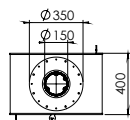

### Odin Plateau<sup>EA</sup> / Tunnel Plateau<sup>EA</sup>

- ▶ Stands on a base unit
- ▶ Includes base unit 160x30x40 cm (wxdxh)
- ▶ Customised base units are available to match your interior design

Raised ash collector