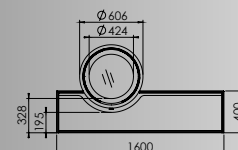

Odin Plateau^{EA} / Tunnel Plateau^{EA}