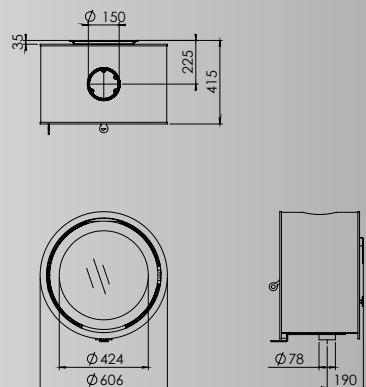

Odin Fixed^{EA}

- Suspended from the ceiling (made of non-combustible material)
- Includes hanging kit/fixed pipe (custom made, max. 190 cm)
- Accessory: telescopic cover pipe for external air connection (30-55 cm)

Odin Wall^{EA}