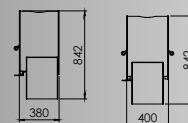

Odin Plateau^{EA} / Tunnel Plateau^{EA}