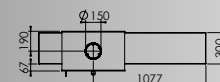

Odin Plateau^{EA} / Tunnel Plateau^{EA}