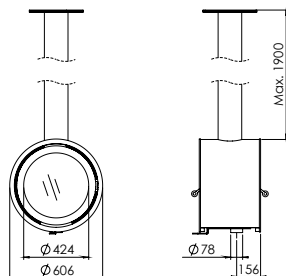

### Odin Tunnel Fixed<sup>EA</sup>

- ▶ Suspended from the ceiling (made of non-combustible material)
- ▶ Includes hanging kit/fixed pipe (custom made, max. 190 cm)
- ▶ Accessory: telescopic cover pipe for external air connection (30-55 cm)

### Odin Plateau<sup>EA</sup> / Tunnel Plateau<sup>EA</sup>

- ▶ Stands on a base unit
- ▶ Includes base unit 160x30x40 cm (wxdxh)
- ▶ Customised base units are available to match your interior design

Raised ash collector